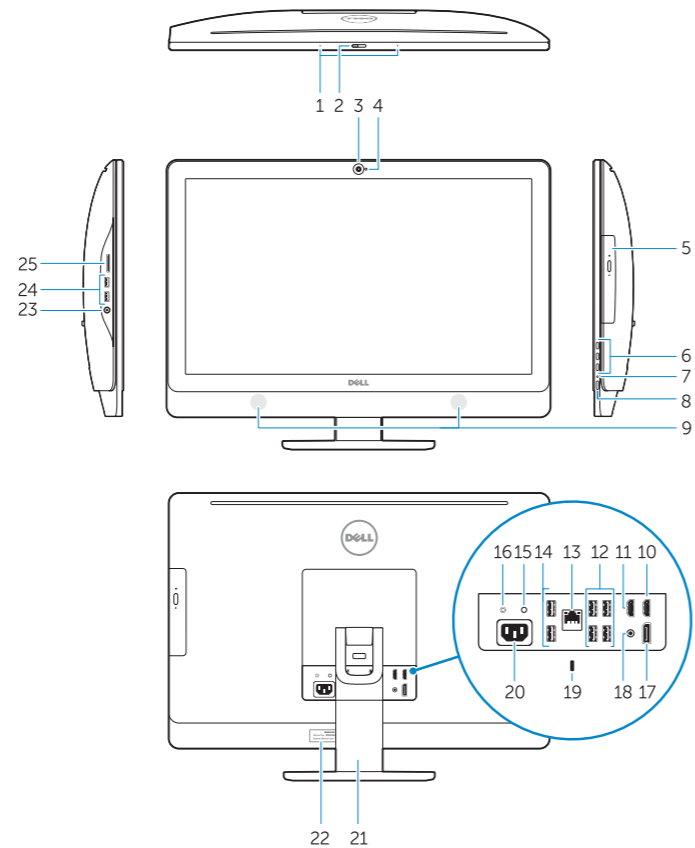

Δυνατότητες | Funcionalidades | Особенности | תכונות

1. Microphones
2. Camera privacy latch
3. Camera
4. Camera-status light
5. Optical drive
6. On Screen Display (OSD) buttons
7. Hard-drive activity light
8. Power button/Power light
9. Stereo speakers
10. HDMI-out connector
11. HDMI-in connector
12. USB 3.0 connectors
13. Network connector
14. USB 2.0 connectors
15. Power-diagnostic button
16. Power-diagnostic light
17. DisplayPort-out connector
18. Audio-out connector
19. Security lock slot
20. Power-cable connector
21. Stand
22. Service tag
23. Headset connector
24. USB 3.0 connectors
25. Memory card reader